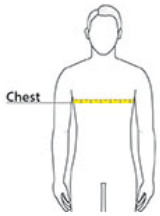

	XS	S	M	L	XL	2XL	3XL	4XL
Chest	17 1/2	19	20 1/2	22	23 1/2	25	27	29
Body Length at Back	27	28	29	30	31	32	32 1/2	33
Sleeve Length from Center Back	17 5/8	18 1/8	18 1/2	19	19 3/8	19 7/8	20 3/8	21

Chest: Measured across the chest one inch below armhole when laid flat.

Body Length at Back: Measured from high point shoulder to finished hem at back.

Sleeve Length from Center Back: Measure from Center Back neck to shoulder point to sleeve hem.

SIZE CHARTS

	XS	S	M	L	XL	2XL	3XL	4XL
Chest	32-34	35-37	38-40	41-43	44-46	47-49	50-53	54-57

SPEC SHEET + MEASUREMENTS

District® Perfect Weight® CVC Tee. DT184

HOW TO MEASURE

CHEST

Measure under the arm and around the fullest part of the chest with arms down, keeping tape horizontal.

COLORS

Blackberry
PMS 7448C